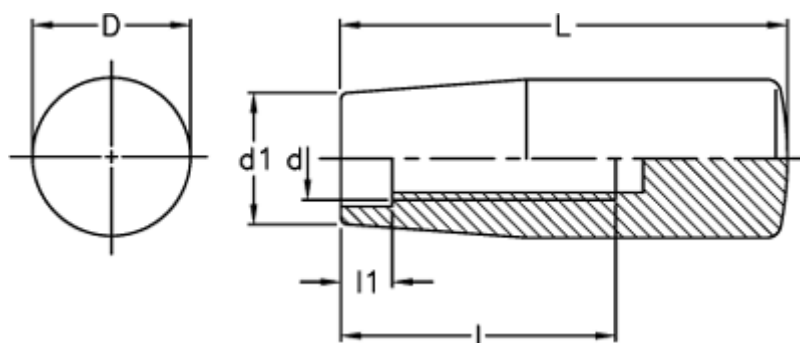

Data Sheet

Article number: 2304022002
Description: E+G Handle
I.280/90-M12

Measures

d = M12

D = 28

d1 = 22

l = 58

L = 90

l1 = 8.0